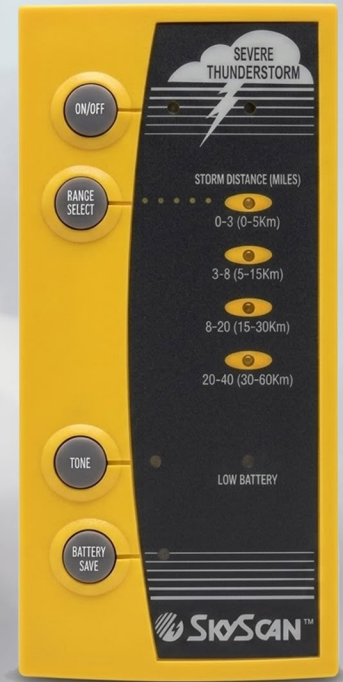

SKYSCAN

THE WORLD'S LEADING PORTABLE LIGHTNING DETECTORS

Model P5-3

Features

- 40 Mile / 64 KM Detection Range
- Handheld, Powered by 6 AA Batteries (Not Included)
- Patented Digital Microprocessor
- Visual & Customizable Audible Alerts
- Multi-Display Format Distinguishes Closest and Most Recent Stroke for Danger Awareness
- Severe Storm Detection
- 75 Hour Life/ 100 Hours on Battery Save Mode
- Automatic Shut-Off After 5 Running Hours

Display & Alerts

- Four Preset Ranges:
  0-3 Miles; 3-8 Miles; 8-20 Miles; 20-40 Miles
- Bright LED Light Visual Alert
- Customizable Audible Alerts by Range

Dimensions & Weight

- Dimensions: 6 x 3 x 1" / 15.25 x 7.62 x 2.54cm
- Weight: 1 lb / 0.45 kg

Warranty

- 1 Year Manufacturer's Warranty

Accessories

- Vertical Wall Mount Bracket
- 120V AC Adapter
- 220V AC Adapter
- 12V Cigarette Lighter Adapter
- Plastic Transportation Case
- Nylon MOLLE/ Belt Loop Carrying Pouch (Coming Soon)

SkyScan USA
1477 Guava Ave
Melbourne, FL 32935
USA
321-448-4249
sales@skyscanusa.com